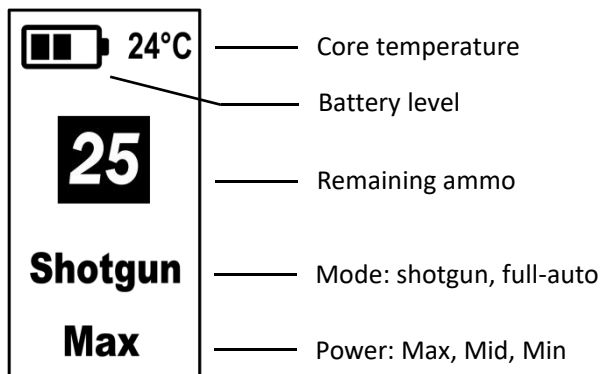

Effective range: 40 feet

Best use range: 20 - 30 feet

Endurance: > 500 rounds per charge

Parts description

It will auto shutdown after 5 minutes under no operation.

Monitor info

After reload magazine, the system will consider it to be full ammo status, total 25 bullets. Therefore, not full ammo magazine is reloaded, may be displayed quantity not match the actual quantity.