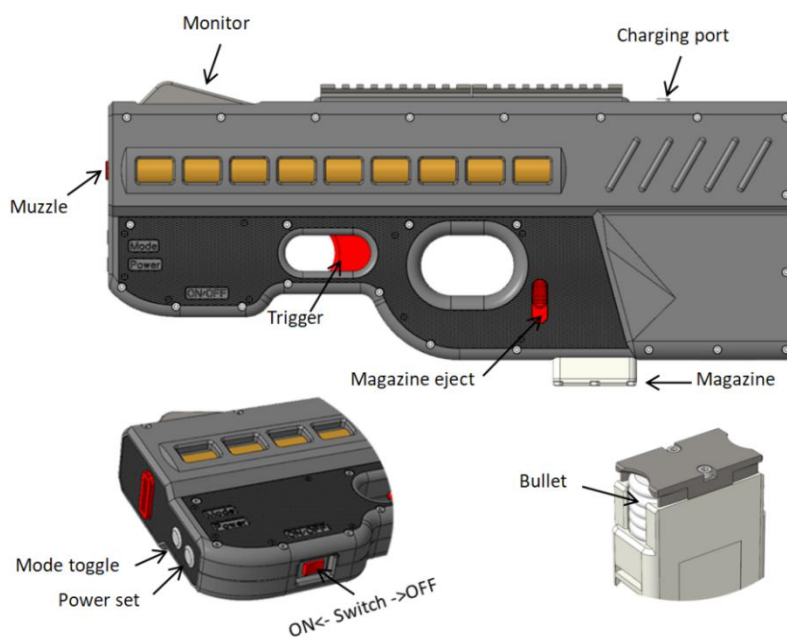

Advanced coilgun Player2021 Founding Edition Manual (beta)

Caution

Please follow the basic safety principles

3D printing currently used, the shell does not have sufficient mechanical strength

Features

- > Silent
 - > Adjustable powerful
 - > Firelightless
 - > Almost no recoil
 - > Smokeless
 - > Low penetration
 - > Shellless
 - > Good stopping effect
- > Max rate of firing: 2400 rounds/min

Specification

Weight: 7 lbs

Size: 18.8(L) x 7(W) x 2.1(H) inches

Magazine capacity: 50 (25x2)

Mode: full-auto, shotgun

Max Speed: 2400 rounds / min

Muzzle energy: 3 - 16 joules, adjustable

Exit angle: 1 - 2 degree

Effective range: 40 feet

Best use range: 20 - 30 feet

Endurance: > 500 rounds per charge

Parts description

It will auto shutdown after 5 minutes under no operation.

Monitor info

After reload magazine, the system will consider it to be full ammo status, total 25 bullets. Therefore, not full ammo magazine is reloaded, may be displayed quantity not match the actual quantity.